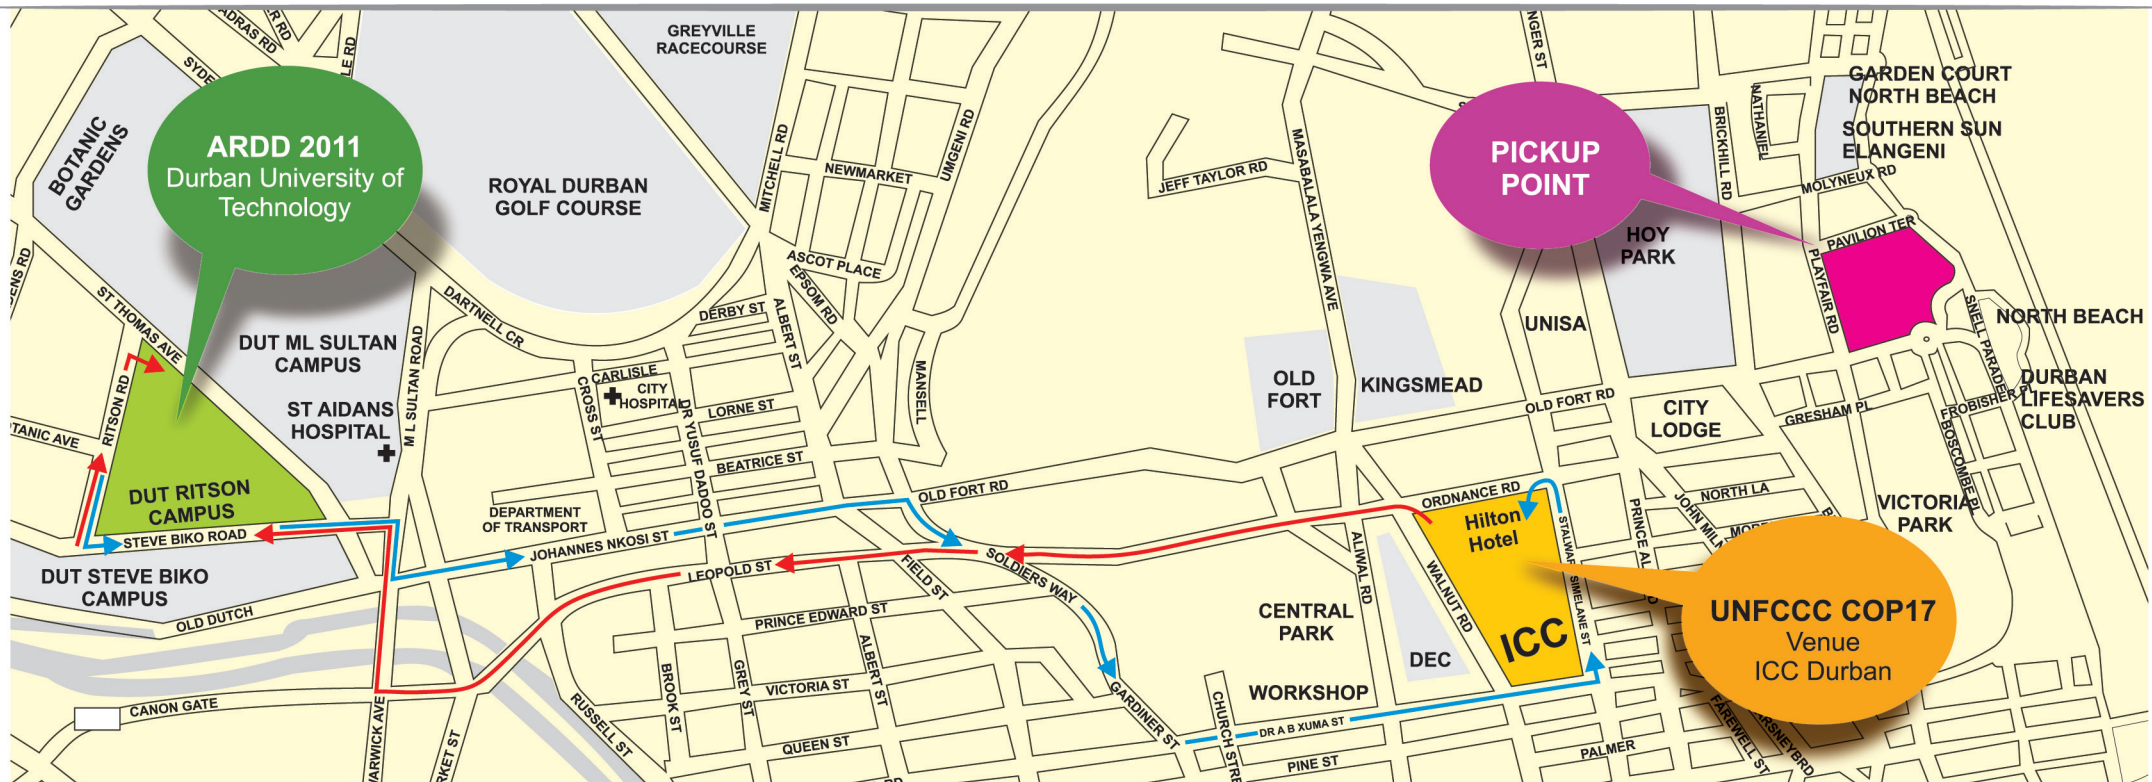

Driving directions to Durban University Technology

 ICC Durban (Pty) Ltd, 45 Bram Fischer Road
Durban 4001 - 031 360 1000

1. Head west on Bram Fischer Rd toward Walnut Rd
2. Continue onto David Webster St/R102
3. Slight left to stay on David Webster St/R102
Continue to follow R102
4. Turn right onto Market St
5. Turn right onto Julius Nyerere St/R102
6. Continue onto Centenary Rd
7. Turn left onto Steve Biko Rd
8. Turn right onto Ritson Rd

 Durban University of Technology
41 Centenary Road - Durban 4001

Direction map to DUT Ritson Campus (ARDD 2011 venue)

From ICC to Ritson Hall

From Ritson Hall to Ritson Campus

PICKUP POINT