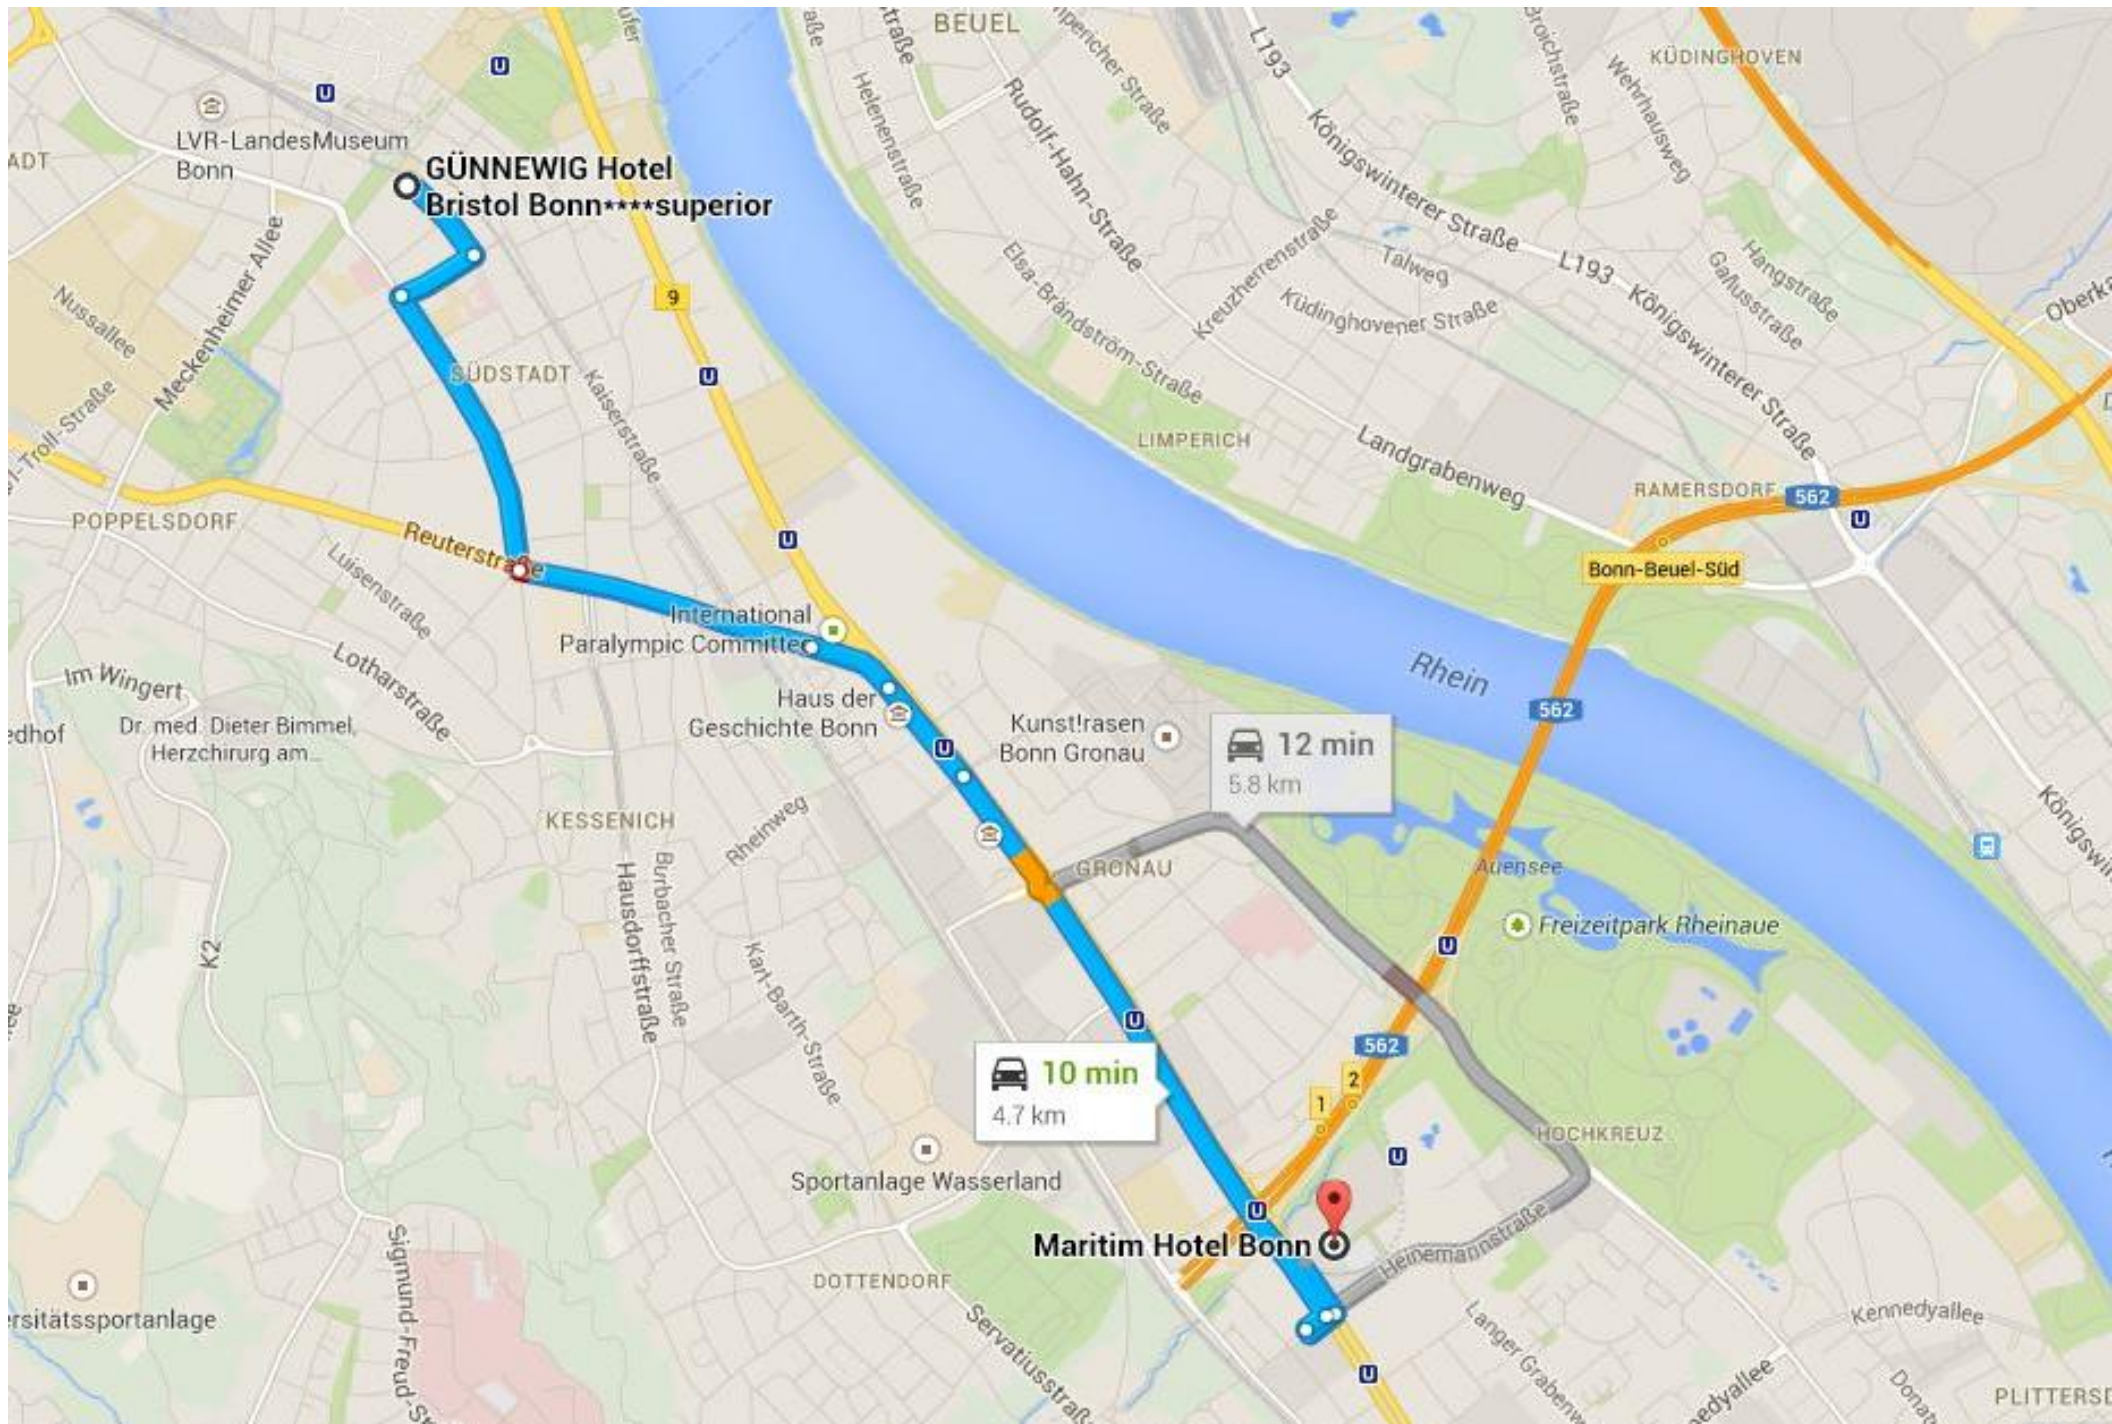

### Location

**Günnewig Hotel Bristol** is situated at the picturesque axis between Poppelsdorf castle and the residence of the earlier electors, which is today part of the University of Bonn. It is just a few minutes' walk away from the Hauptbahnhof train station; see [MAP](#) , as well to the airport-bus terminal and central district. **(See MAPs Below)**

# From the Main train station to the Hotel

# From the Maritim Hotel to Günnewig Hotel

## The Gunnewig Hotel is located on Prinz Albert Strabe