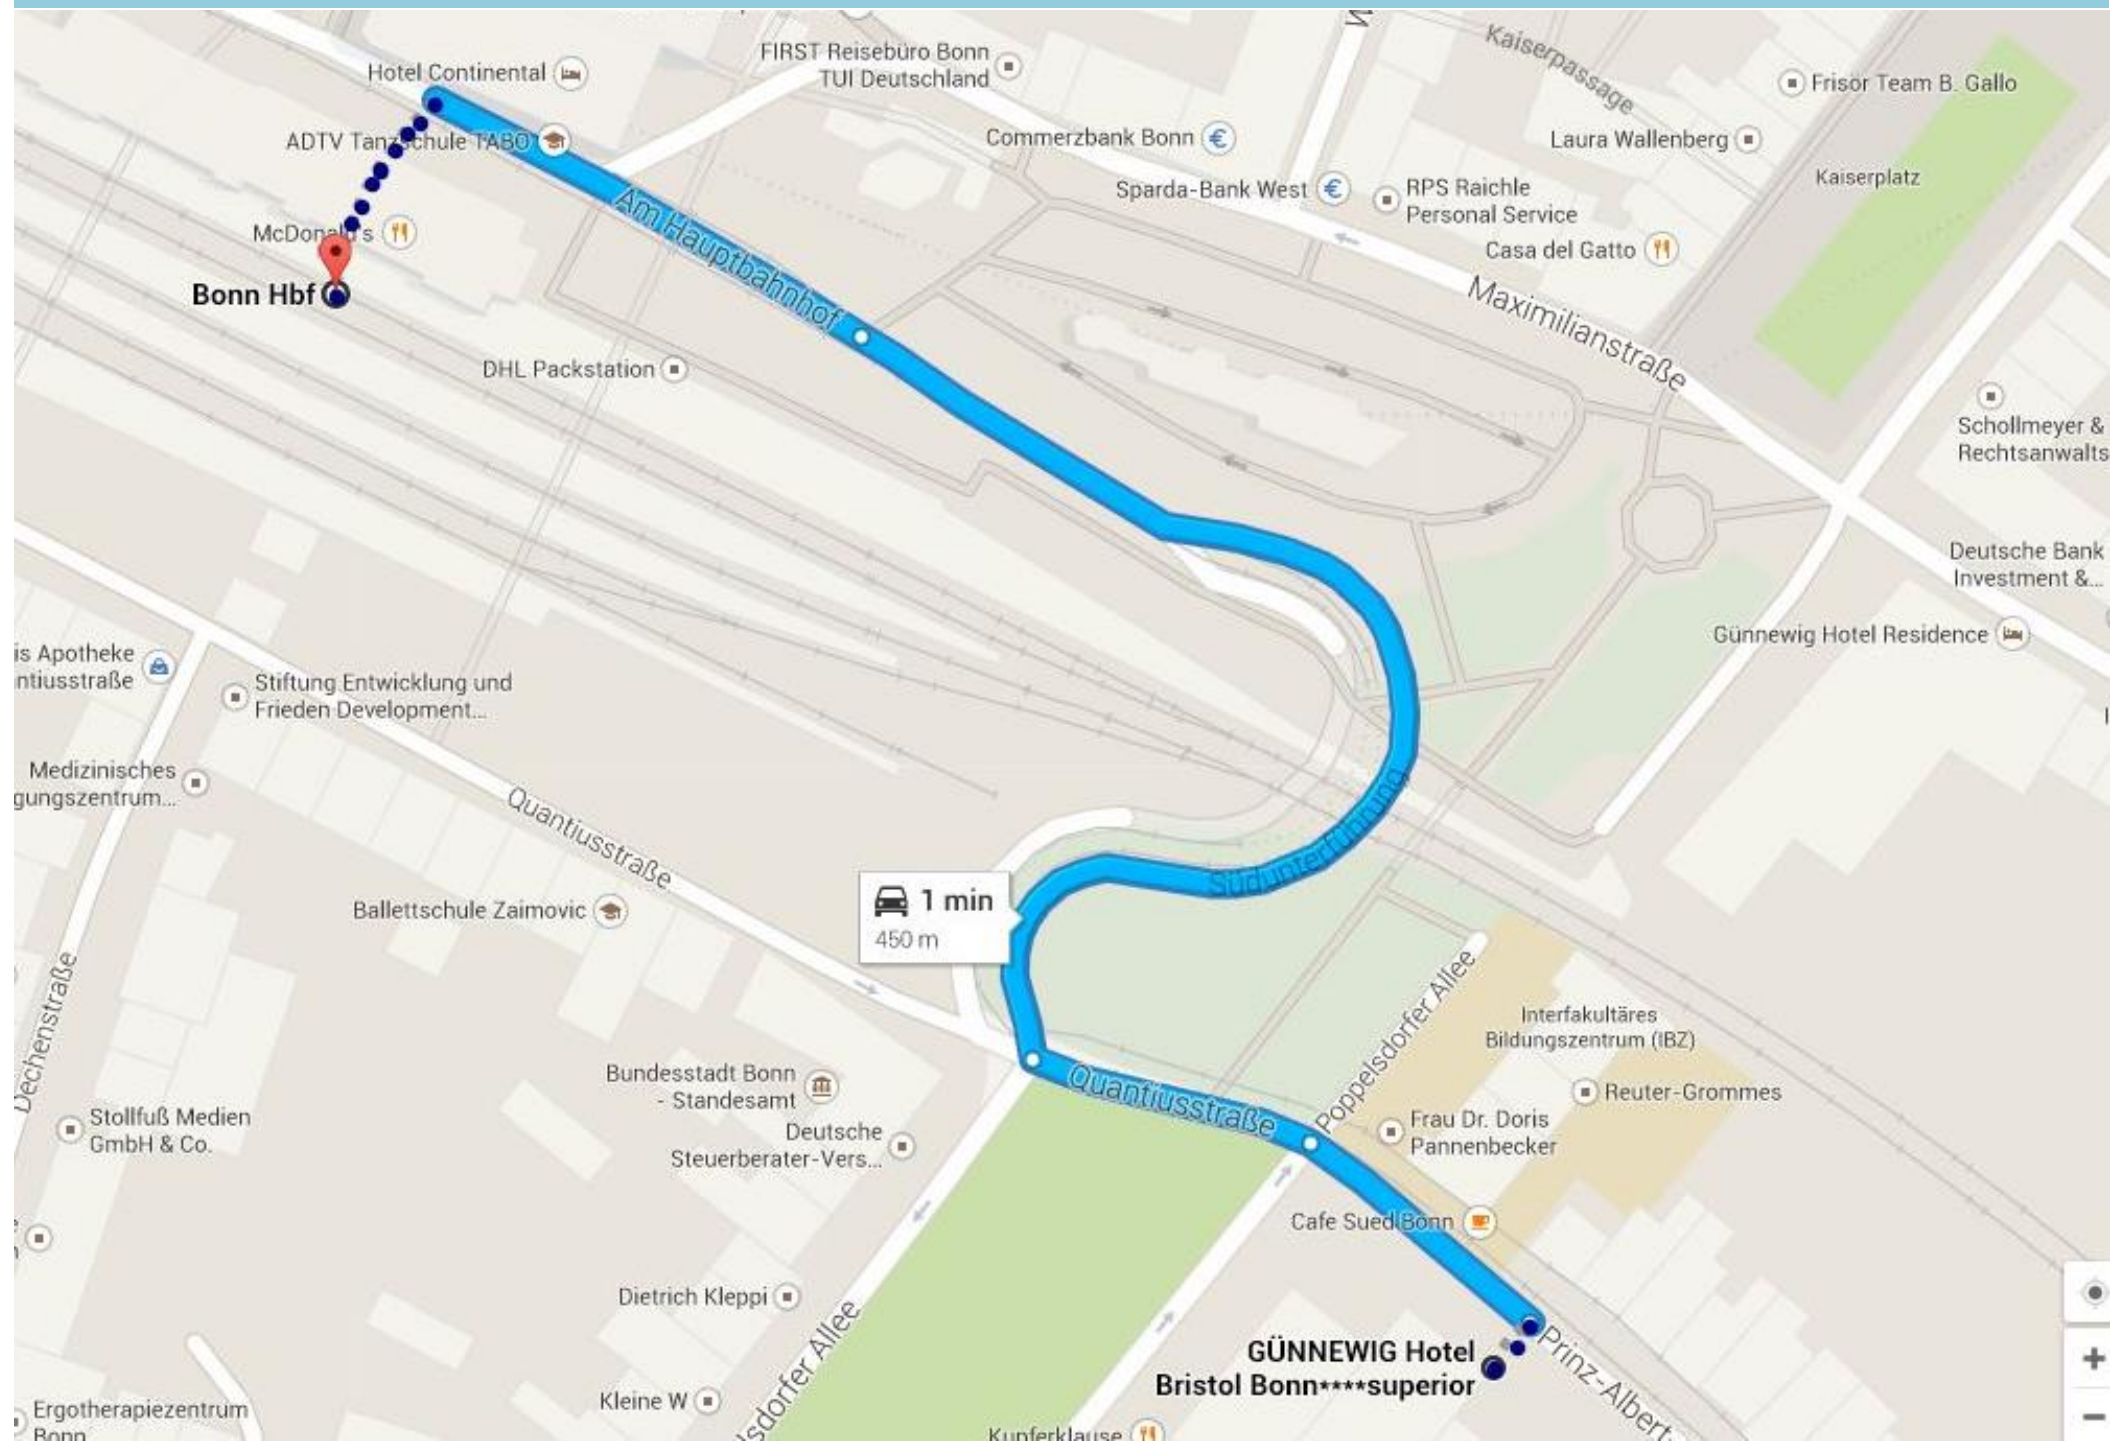

### Location

**Günnewig Hotel Bristol** is situated at the picturesque axis between Poppelsdorf castle and the residence of the earlier electors, which is today part of the University of Bonn. It is just a few minutes' walk away from the Hauptbahnhof train station; see [MAP](#) , as well to the airport-bus terminal and central district. **(See MAPs Below)**

# From the Main train station to the Hotel

# From the Maritim Hotel to Günnewig Hotel

## The Gunnewig Hotel is located on Prinz Albert Strabe